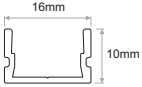

MINI U

Aluminium Profile

- MINI U aluminium profile has extra low depth and is suitable for surface installation.
- Available also in black, white or different RAL colours upon request.

Image	Code	Description	Length	Design-Detail
	PRE.132	MINI U alum.prof. / Anodized	2m	
	COV.023 COV.024 COV.025 COV.026 COV.038	POLYCARBONATE MILKY COVER POLYCARBONATE MILKY SATIN COVER POLYCARBONATE RULED COVER POLYCARBONATE CLEAR COVER POLYCARBONATE BLACK SATIN COVER	2m 2m 2m 2m 2m	 
	CAP.141	END CAP for MINI U with COV.023-024-025-026-038		 
	PRH.001	HOLDER		